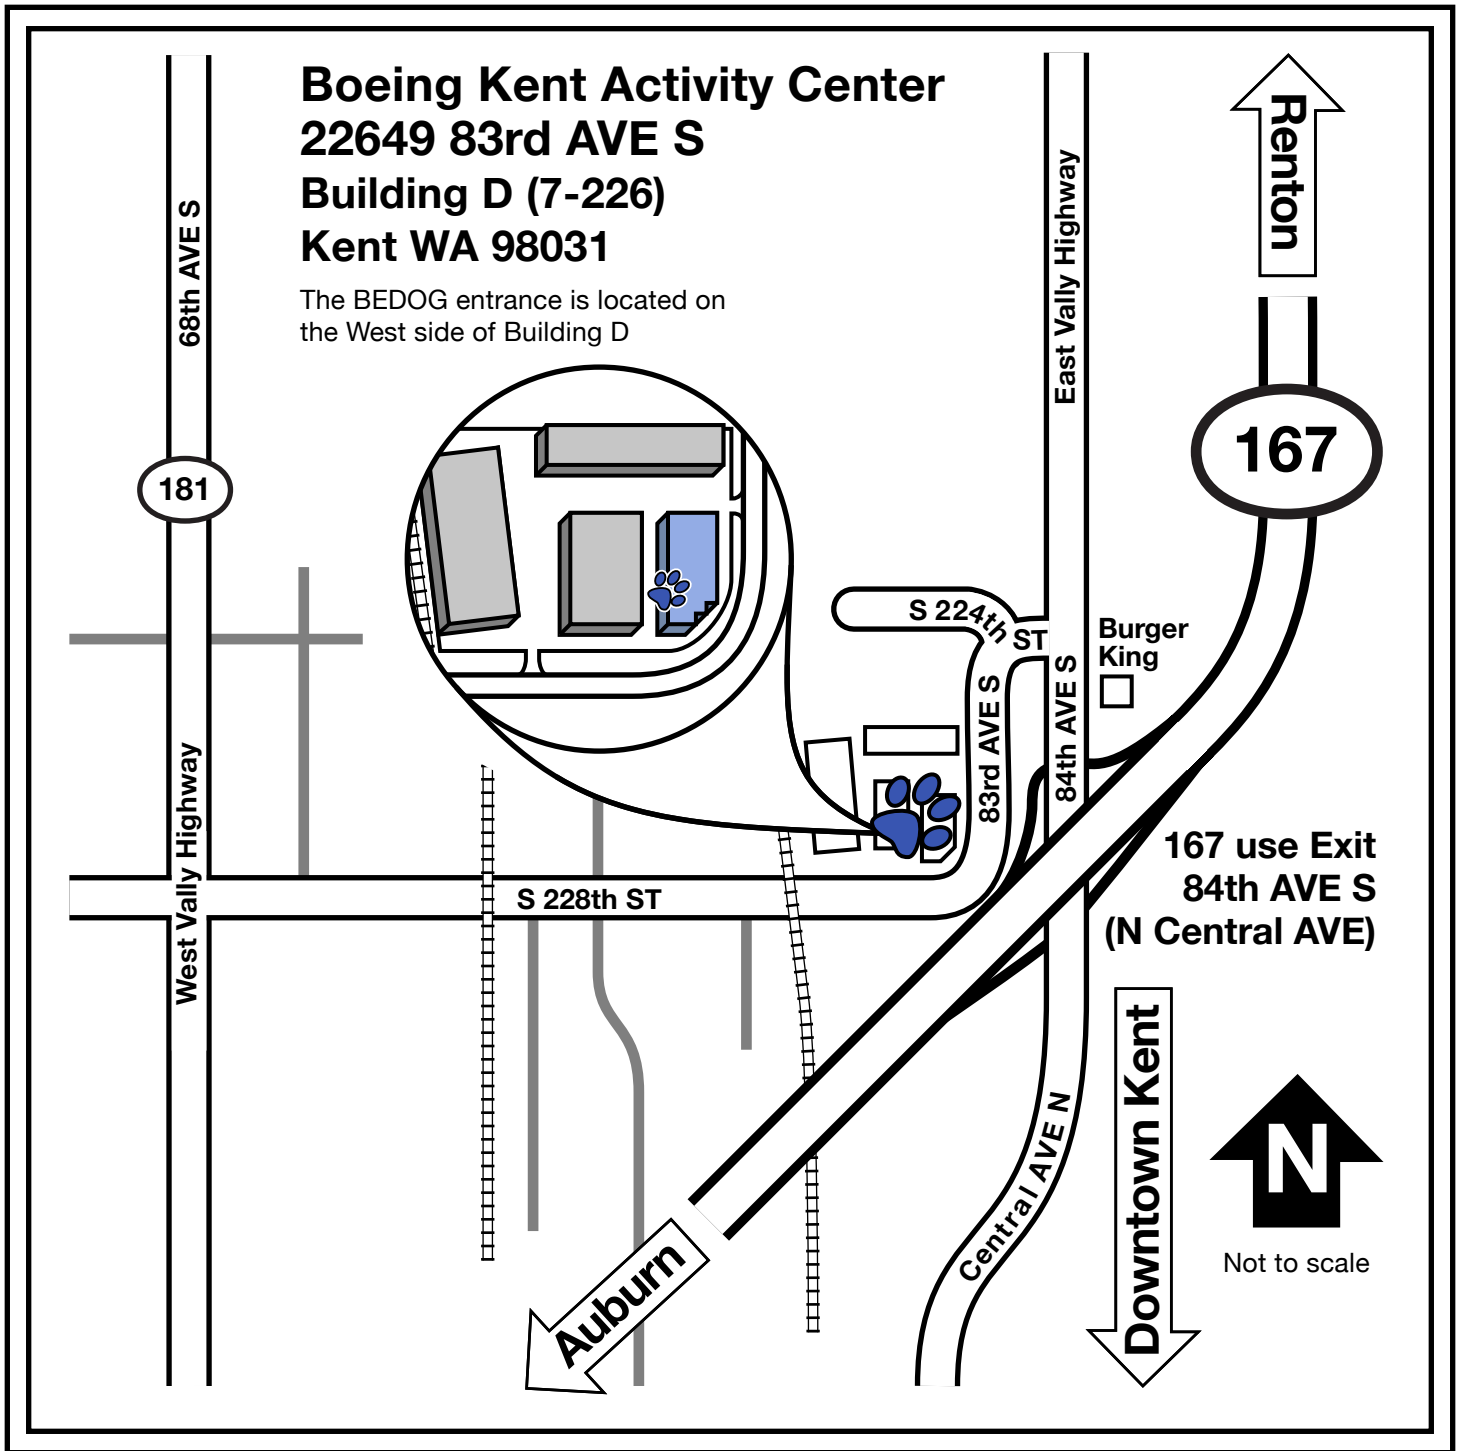

**Boeing Kent Activity Center
22649 83rd AVE S
Building D (7-226)
Kent WA 98031**

The BEDOG entrance is located on the West side of Building D

FROM HWY 167:

Take the 84th St Exit (N Central AVE).

Go 300 ft

Turn North On 84th Ave

Turn Left on S 224th ST , Follow the road as it turns left onto 83rd AVE S.

Turn Right into Fischer Industrial Park.

Pass the first building on your Left And Turn Left between the buildings.

The BEDOG training room is in Building D.

Look for the DOG CLASS sign above our door.